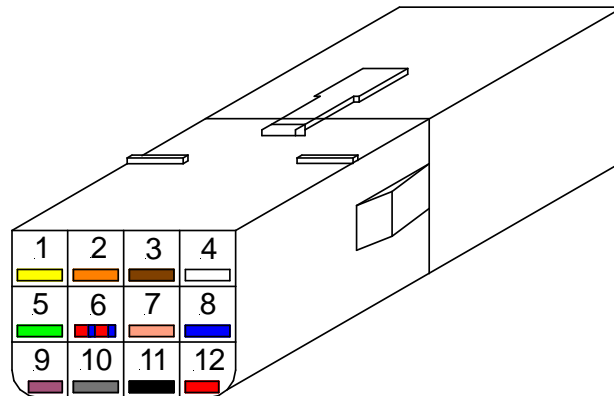

Transport Electronics

2 Moonar Street, Carlton Beach, Tasmania, Australia 7173. A.B.N 86 538 707 991
Phone 03 62 658 585
Fax 03 62 657 585
Email transport.electronics@bigpond.com

TRUCK CABLE

CONTROLLER CABLE

- 1 MIX BUTTON (PENDANT) YELLOW.
- 2 SUSPEND BUTTON (PENDANT) ORANGE.
- 3 DISCHARGE BUTTON (PENDANT) BROWN.
- 4 ENGINE BUTTON (PENDANT) WHITE.
- 5 PENDANT COMMON GREEN.
- 6 G/BOX NEUTRAL RED/BLUE
- 7 PUMP PINK.
- 8 PUMP BLUE.
- 9 ENGINE CONTROL PURPLE.
- 10 ENGINE CONTROL GREY.
- 11 -VE SUPPLY (EARTH) BLACK.
- 12 +VE SUPPLY (12 VOLTS) RED.