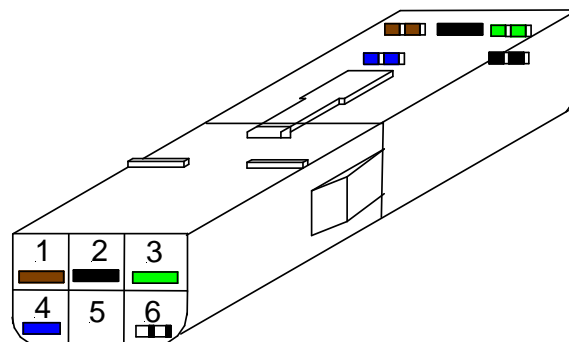

- 1 MIX BUTTON (PENDANT) YELLOW.
- 2 SUSPEND BUTTON (PENDANT) ORANGE.
- 3 DISCHARGE BUTTON (PENDANT) BROWN.
- 4 ENGINE BUTTON (PENDANT) WHITE.
- 5 PENDANT COMMON GREEN.
- 6 G/BOX NEUTRAL RED/BLUE
- 7 PUMP PINK.
- 8 PUMP BLUE.
- 9 ENGINE CONTROL PURPLE.
- 10 ENGINE CONTROL GREY.
- 11 -VE SUPPLY (EARTH) BLACK.
- 12 +VE SUPPLY (12 VOLTS) RED.

SHUTE CONTROL

FUNCTION

CONTROLLER

TRUCK

1 SHUTE POWER UP	BROWN	BROWN/WHITE
2 SHUTE POWER EARTH	BLACK	BLACK
3 SHUTE POWER DOWN	GREEN	GREEN/WHITE
4 SHUTE CONTROL UP	BLUE	BLUE/WHITE
5		
6 SHUTE CONTROL DOWN	WHITE/BLACK	BLACK/WHITE